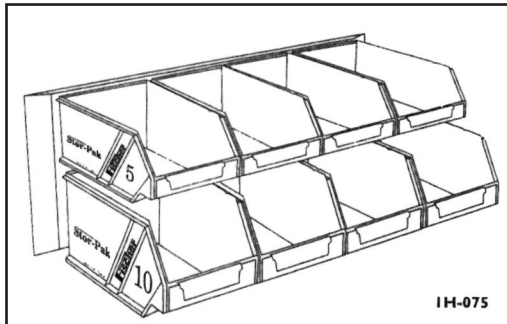

STOR-PAK CONTAINERS

SMALL PARTS STORAGE & HANDLING SYSTEM

Stor-Pak 5 ~ 0.5 Litre
100mm x 115mm x 60mm

Stor-Pak 10 ~ 1.0 Litre
100mm x 170mm x 85mm

Stor-Pak 25 ~ 2.5 Litre
133mm x 220mm x 125mm

- ✓ The ultimate in practical storage systems.
- ✓ Available in six sizes (from 0.5 litre to 24 litre) to accommodate small bits as well as bulky items.
- ✓ Available in four colours (blue, green, red and yellow) to enable colour coding for more efficient warehousing and stock handling.
- ✓ Produced in tough and durable polypropylene.
- ✓ Angled front provides easy picking access.
- ✓ Dividers available for Stor-Pak 60, 120 and 240 for extra storage versatility.
- ✓ A.B.S. Louvre panels complete the range.
- ✓ Available in kits.

Stor-Pak 60 ~ 6.0 Litre
200mm x 275mm x 165mm
Divider to suit Stor-Pak 60 Code: IH-058

Distributed By

Special louvre panel grip at the back of each Stor-Pak Bin ensures bin sits strongly and securely onto the panel.

Stor-Pak 120 ~ 12.0 Litre
410mm x 275mm x 165mm
Divider to suit Stor-Pak 120 Code: IH-058

Starter Stor-Pak Kit

Stor-Pak 240 ~ 24.0 Litre
410mm x 440mm x 210mm
Divider to suit Stor-Pak 240 Code: IH-057
Stor-Pak 240 also available in clear

Small Stor-Pak Kit

CODE	DESCRIPTION	WIDTH	DEPTH	HEIGHT	CAPACITY	MAX LOAD (kg)	CTN. QTY	
IH-060	STOR-PAK 5	100mm	115mm	60mm	0.5 Litre	2	12	
IH-061	STOR-PAK 10	100mm	170mm	85mm	1.0 Litre	5	6	
IH-062	STOR-PAK 25	133mm	220mm	125mm	2.5 Litre	9	6	
IH-063	STOR-PAK 60	200mm	275mm	165mm	6.0 Litre	14	6	
IH-064	STOR-PAK 120	410mm	275mm	165mm	12.0 Litre	18	5	
IH-065	STOR-PAK 240	410mm	440mm	210mm	24.0 Litre	27	1	
IH-075	STARTER STOR-PAK KIT	<i>Contains</i> 4 x Stor-Pak Bin 5, 4 x Stor-Pak Bin 10 & 1 Plastic Louvre Panel.						1
IH-076	SMALL STOR-PAK KIT	<i>Contains</i> 4 x Stor-Pak Bin 5 & 1 Plastic Bracket.						6
IH-077	MEDIUM STOR-PAK KIT	<i>Contains</i> 4 x Stor-Pak Bin 10 & 1 Plastic Bracket.						6