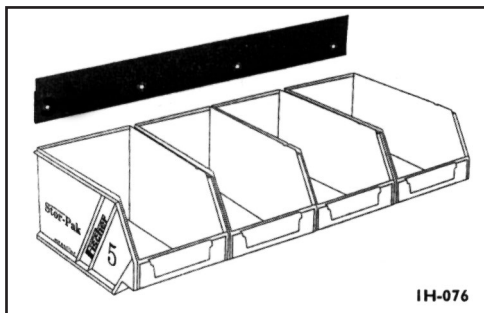

STOR-PAK CONTAINERS

SMALL PARTS STORAGE & HANDLING SYSTEM

Stor-Pak 5 ~ 0.5 Litre
100mm x 115mm x 60mm

Stor-Pak 10 ~ 1.0 Litre
100mm x 170mm x 85mm

Stor-Pak 25 ~ 2.5 Litre
133mm x 220mm x 125mm

- ✓ The ultimate in practical storage systems.
- ✓ Available in six sizes (from 0.5 litre to 24 litre) to accommodate small bits as well as bulky items.
- ✓ Available in four colours (blue, green, red and yellow) to enable colour coding for more efficient warehousing and stock handling.
- ✓ Produced in tough and durable polypropylene.
- ✓ Angled front provides easy picking access.
- ✓ Dividers available for Stor-Pak 60, 120 and 240 for extra storage versatility.
- ✓ A.B.S. Louvre panels complete the range.
- ✓ Available in kits.

Stor-Pak 60 ~ 6.0 Litre
200mm x 275mm x 165mm
Divider to suit Stor-Pak 60 Code: IH-058

Distributed By

Special louvre panel grip at the back of each Stor-Pak Bin ensures bin sits strongly and securely onto the panel.

Stor-Pak 120 ~ 12.0 Litre
410mm x 275mm x 165mm
Divider to suit Stor-Pak 120 Code: IH-058

Starter Stor-Pak Kit

Stor-Pak 240 ~ 24.0 Litre
410mm x 440mm x 210mm
Divider to suit Stor-Pak 240 Code: IH-057
Stor-Pak 240 also available in clear