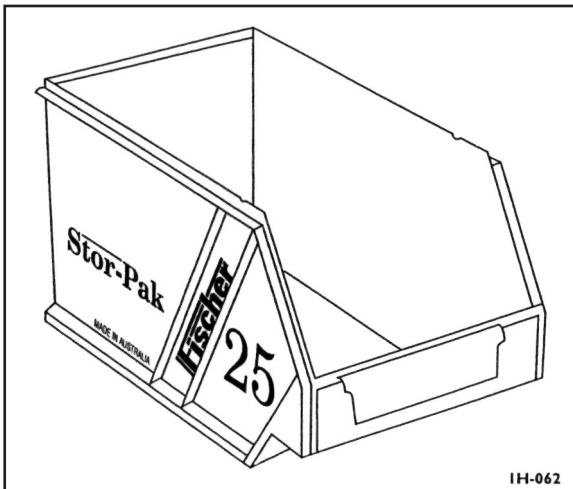

STOR-PAK CONTAINERS

SMALL PARTS STORAGE & HANDLING SYSTEM

Stor-Pak 5 ~ 0.5 Litre
100mm x 115mm x 60mm

Stor-Pak 10 ~ 1.0 Litre
100mm x 170mm x 85mm

Stor-Pak 25 ~ 2.5 Litre
133mm x 220mm x 125mm

- ✓ The ultimate in practical storage systems.
- ✓ Available in six sizes (from 0.5 litre to 24 litre) to accommodate small bits as well as bulky items.
- ✓ Available in four colours (blue, green, red and yellow) to enable colour coding for more efficient warehousing and stock handling.
- ✓ Produced in tough and durable polypropylene.
- ✓ Angled front provides easy picking access.
- ✓ Dividers available for Stor-Pak 60, 120 and 240 for extra storage versatility.
- ✓ A.B.S. Louvre panels complete the range.
- ✓ Available in kits.

Stor-Pak 60 ~ 6.0 Litre
200mm x 275mm x 165mm
Divider to suit Stor-Pak 60 Code: IH-058

Distributed By

Special louvre panel grip at the back of each Stor-Pak Bin ensures bin sits strongly and securely onto the panel.

Stor-Pak 120 ~ 12.0 Litre
410mm x 275mm x 165mm
Divider to suit Stor-Pak 120 Code: IH-058

Starter Stor-Pak Kit

Stor-Pak 240 ~ 24.0 Litre
410mm x 440mm x 210mm
Divider to suit Stor-Pak 240 Code: IH-057
Stor-Pak 240 also available in clear

Small Stor-Pak Kit

CODE	DESCRIPTION	WIDTH	DEPTH	HEIGHT	CAPACITY	MAX LOAD (kg)	CTN. QTY	
IH-060	STOR-PAK 5	100mm	115mm	60mm	0.5 Litre	2	12	
IH-061	STOR-PAK 10	100mm	170mm	85mm	1.0 Litre	5	6	
IH-062	STOR-PAK 25	133mm	220mm	125mm	2.5 Litre	9	6	
IH-063	STOR-PAK 60	200mm	275mm	165mm	6.0 Litre	14	6	
IH-064	STOR-PAK 120	410mm	275mm	165mm	12.0 Litre	18	5	
IH-065	STOR-PAK 240	410mm	440mm	210mm	24.0 Litre	27	1	
IH-075	STARTER STOR-PAK KIT	<i>Contains</i> 4 x Stor-Pak Bin 5, 4 x Stor-Pak Bin 10 & 1 Plastic Louvre Panel.						1
IH-076	SMALL STOR-PAK KIT	<i>Contains</i> 4 x Stor-Pak Bin 5 & 1 Plastic Bracket.						6
IH-077	MEDIUM STOR-PAK KIT	<i>Contains</i> 4 x Stor-Pak Bin 10 & 1 Plastic Bracket.						6