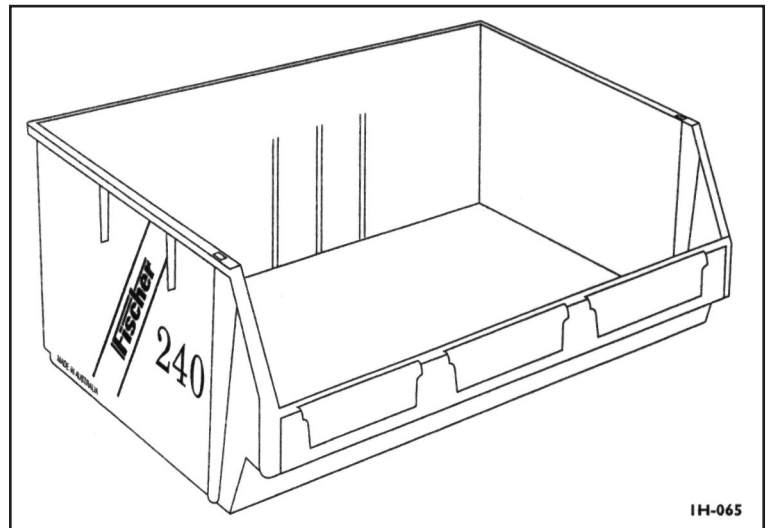

STOR-PAK CONTAINERS

SMALL PARTS STORAGE & HANDLING SYSTEM

Stor-Pak 5 ~ 0.5 Litre
100mm x 115mm x 60mm

Stor-Pak 10 ~ 1.0 Litre
100mm x 170mm x 85mm

Stor-Pak 25 ~ 2.5 Litre
133mm x 220mm x 125mm

- ✓ The ultimate in practical storage systems.
- ✓ Available in six sizes (from 0.5 litre to 24 litre) to accommodate small bits as well as bulky items.
- ✓ Available in four colours (blue, green, red and yellow) to enable colour coding for more efficient warehousing and stock handling.
- ✓ Produced in tough and durable polypropylene.
- ✓ Angled front provides easy picking access.
- ✓ Dividers available for Stor-Pak 60, 120 and 240 for extra storage versatility.
- ✓ A.B.S. Louvre panels complete the range.
- ✓ Available in kits.

Stor-Pak 60 ~ 6.0 Litre
200mm x 275mm x 165mm
Divider to suit Stor-Pak 60 Code: IH-058

Distributed By

Special louvre panel grip at the back of each Stor-Pak Bin ensures bin sits strongly and securely onto the panel.

Stor-Pak 120 ~ 12.0 Litre
410mm x 275mm x 165mm
Divider to suit Stor-Pak 120 Code: IH-058

Starter Stor-Pak Kit

Stor-Pak 240 ~ 24.0 Litre
410mm x 440mm x 210mm
Divider to suit Stor-Pak 240 Code: IH-057
Stor-Pak 240 also available in clear

Small Stor-Pak Kit

CODE	DESCRIPTION	WIDTH	DEPTH	HEIGHT	CAPACITY	MAX LOAD (kg)	CTN. QTY	
IH-060	STOR-PAK 5	100mm	115mm	60mm	0.5 Litre	2	12	
IH-061	STOR-PAK 10	100mm	170mm	85mm	1.0 Litre	5	6	
IH-062	STOR-PAK 25	133mm	220mm	125mm	2.5 Litre	9	6	
IH-063	STOR-PAK 60	200mm	275mm	165mm	6.0 Litre	14	6	
IH-064	STOR-PAK 120	410mm	275mm	165mm	12.0 Litre	18	5	
IH-065	STOR-PAK 240	410mm	440mm	210mm	24.0 Litre	27	1	
IH-075	STARTER STOR-PAK KIT	<i>Contains</i> 4 x Stor-Pak Bin 5, 4 x Stor-Pak Bin 10 & 1 Plastic Louvre Panel.						1
IH-076	SMALL STOR-PAK KIT	<i>Contains</i> 4 x Stor-Pak Bin 5 & 1 Plastic Bracket.						6
IH-077	MEDIUM STOR-PAK KIT	<i>Contains</i> 4 x Stor-Pak Bin 10 & 1 Plastic Bracket.						6