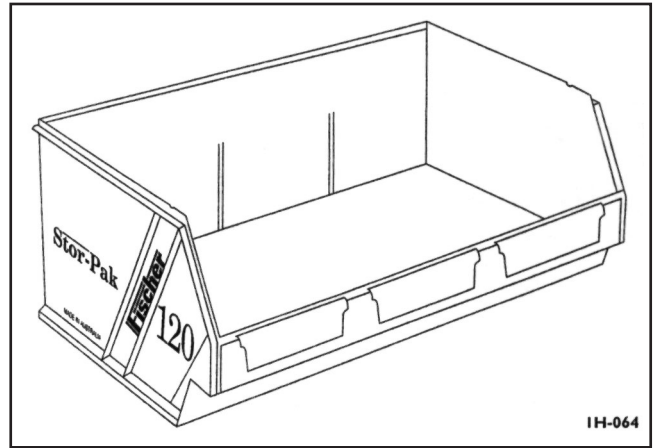

STOR-PAK CONTAINERS

SMALL PARTS STORAGE & HANDLING SYSTEM

Stor-Pak 5 ~ 0.5 Litre
100mm x 115mm x 60mm

Stor-Pak 10 ~ 1.0 Litre
100mm x 170mm x 85mm

Stor-Pak 25 ~ 2.5 Litre
133mm x 220mm x 125mm

- ✓ The ultimate in practical storage systems.
- ✓ Available in six sizes (from 0.5 litre to 24 litre) to accommodate small bits as well as bulky items.
- ✓ Available in four colours (blue, green, red and yellow) to enable colour coding for more efficient warehousing and stock handling.
- ✓ Produced in tough and durable polypropylene.
- ✓ Angled front provides easy picking access.
- ✓ Dividers available for Stor-Pak 60, 120 and 240 for extra storage versatility.
- ✓ A.B.S. Louvre panels complete the range.
- ✓ Available in kits.

Stor-Pak 60 ~ 6.0 Litre
200mm x 275mm x 165mm
Divider to suit Stor-Pak 60 Code: IH-058

Distributed By

Special louvre panel grip at the back of each Stor-Pak Bin ensures bin sits strongly and securely onto the panel.

Stor-Pak 120 ~ 12.0 Litre
410mm x 275mm x 165mm
Divider to suit Stor-Pak 120 Code: IH-058

Starter Stor-Pak Kit

Stor-Pak 240 ~ 24.0 Litre
410mm x 440mm x 210mm
Divider to suit Stor-Pak 240 Code: IH-057
Stor-Pak 240 also available in clear

Small Stor-Pak Kit

CODE	DESCRIPTION	WIDTH	DEPTH	HEIGHT	CAPACITY	MAX LOAD (kg)	CTN. QTY	
IH-060	STOR-PAK 5	100mm	115mm	60mm	0.5 Litre	2	12	
IH-061	STOR-PAK 10	100mm	170mm	85mm	1.0 Litre	5	6	
IH-062	STOR-PAK 25	133mm	220mm	125mm	2.5 Litre	9	6	
IH-063	STOR-PAK 60	200mm	275mm	165mm	6.0 Litre	14	6	
IH-064	STOR-PAK 120	410mm	275mm	165mm	12.0 Litre	18	5	
IH-065	STOR-PAK 240	410mm	440mm	210mm	24.0 Litre	27	1	
IH-075	STARTER STOR-PAK KIT	<i>Contains</i> 4 x Stor-Pak Bin 5, 4 x Stor-Pak Bin 10 & 1 Plastic Louvre Panel.						1
IH-076	SMALL STOR-PAK KIT	<i>Contains</i> 4 x Stor-Pak Bin 5 & 1 Plastic Bracket.						6
IH-077	MEDIUM STOR-PAK KIT	<i>Contains</i> 4 x Stor-Pak Bin 10 & 1 Plastic Bracket.						6