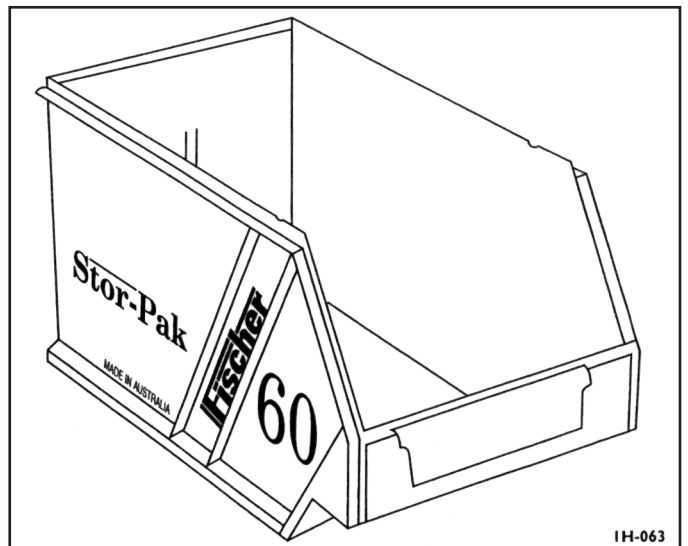

STOR-PAK CONTAINERS

SMALL PARTS STORAGE & HANDLING SYSTEM

Stor-Pak 5 ~ 0.5 Litre
100mm x 115mm x 60mm

Stor-Pak 10 ~ 1.0 Litre
100mm x 170mm x 85mm

Stor-Pak 25 ~ 2.5 Litre
133mm x 220mm x 125mm

- ✓ The ultimate in practical storage systems.
- ✓ Available in six sizes (from 0.5 litre to 24 litre) to accommodate small bits as well as bulky items.
- ✓ Available in four colours (blue, green, red and yellow) to enable colour coding for more efficient warehousing and stock handling.
- ✓ Produced in tough and durable polypropylene.
- ✓ Angled front provides easy picking access.
- ✓ Dividers available for Stor-Pak 60, 120 and 240 for extra storage versatility.
- ✓ A.B.S. Louvre panels complete the range.
- ✓ Available in kits.

Stor-Pak 60 ~ 6.0 Litre
200mm x 275mm x 165mm
Divider to suit Stor-Pak 60 Code: IH-058

Distributed By

Special louvre panel grip at the back of each Stor-Pak Bin ensures bin sits strongly and securely onto the panel.

Stor-Pak 120 ~ 12.0 Litre
410mm x 275mm x 165mm
Divider to suit Stor-Pak 120 Code: IH-058

Starter Stor-Pak Kit

Stor-Pak 240 ~ 24.0 Litre
410mm x 440mm x 210mm
Divider to suit Stor-Pak 240 Code: IH-057
Stor-Pak 240 also available in clear

Small Stor-Pak Kit

CODE	DESCRIPTION	WIDTH	DEPTH	HEIGHT	CAPACITY	MAX LOAD (kg)	CTN. QTY	
IH-060	STOR-PAK 5	100mm	115mm	60mm	0.5 Litre	2	12	
IH-061	STOR-PAK 10	100mm	170mm	85mm	1.0 Litre	5	6	
IH-062	STOR-PAK 25	133mm	220mm	125mm	2.5 Litre	9	6	
IH-063	STOR-PAK 60	200mm	275mm	165mm	6.0 Litre	14	6	
IH-064	STOR-PAK 120	410mm	275mm	165mm	12.0 Litre	18	5	
IH-065	STOR-PAK 240	410mm	440mm	210mm	24.0 Litre	27	1	
IH-075	STARTER STOR-PAK KIT	<i>Contains</i> 4 x Stor-Pak Bin 5, 4 x Stor-Pak Bin 10 & 1 Plastic Louvre Panel.						1
IH-076	SMALL STOR-PAK KIT	<i>Contains</i> 4 x Stor-Pak Bin 5 & 1 Plastic Bracket.						6
IH-077	MEDIUM STOR-PAK KIT	<i>Contains</i> 4 x Stor-Pak Bin 10 & 1 Plastic Bracket.						6