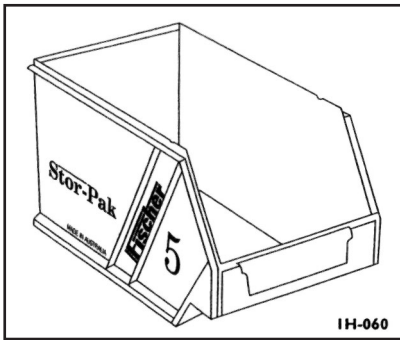

STOR-PAK CONTAINERS

SMALL PARTS STORAGE & HANDLING SYSTEM

Stor-Pak 5 ~ 0.5 Litre
100mm x 115mm x 60mm

Stor-Pak 10 ~ 1.0 Litre
100mm x 170mm x 85mm

Stor-Pak 25 ~ 2.5 Litre
133mm x 220mm x 125mm

- ✓ The ultimate in practical storage systems.
- ✓ Available in six sizes (from 0.5 litre to 24 litre) to accommodate small bits as well as bulky items.
- ✓ Available in four colours (blue, green, red and yellow) to enable colour coding for more efficient warehousing and stock handling.
- ✓ Produced in tough and durable polypropylene.
- ✓ Angled front provides easy picking access.
- ✓ Dividers available for Stor-Pak 60, 120 and 240 for extra storage versatility.
- ✓ A.B.S. Louvre panels complete the range.
- ✓ Available in kits.

Stor-Pak 60 ~ 6.0 Litre
200mm x 275mm x 165mm
Divider to suit Stor-Pak 60 Code: IH-058

Distributed By

Special louvre panel grip at the back of each Stor-Pak Bin ensures bin sits strongly and securely onto the panel.

Stor-Pak 120 ~ 12.0 Litre
410mm x 275mm x 165mm
Divider to suit Stor-Pak 120 Code: IH-058

Starter Stor-Pak Kit

Stor-Pak 240 ~ 24.0 Litre
410mm x 440mm x 210mm
Divider to suit Stor-Pak 240 Code: IH-057
Stor-Pak 240 also available in clear

Small Stor-Pak Kit

CODE	DESCRIPTION	WIDTH	DEPTH	HEIGHT	CAPACITY	MAX LOAD (kg)	CTN. QTY	
IH-060	STOR-PAK 5	100mm	115mm	60mm	0.5 Litre	2	12	
IH-061	STOR-PAK 10	100mm	170mm	85mm	1.0 Litre	5	6	
IH-062	STOR-PAK 25	133mm	220mm	125mm	2.5 Litre	9	6	
IH-063	STOR-PAK 60	200mm	275mm	165mm	6.0 Litre	14	6	
IH-064	STOR-PAK 120	410mm	275mm	165mm	12.0 Litre	18	5	
IH-065	STOR-PAK 240	410mm	440mm	210mm	24.0 Litre	27	1	
IH-075	STARTER STOR-PAK KIT	<i>Contains</i> 4 x Stor-Pak Bin 5, 4 x Stor-Pak Bin 10 & 1 Plastic Louvre Panel.						1
IH-076	SMALL STOR-PAK KIT	<i>Contains</i> 4 x Stor-Pak Bin 5 & 1 Plastic Bracket.						6
IH-077	MEDIUM STOR-PAK KIT	<i>Contains</i> 4 x Stor-Pak Bin 10 & 1 Plastic Bracket.						6