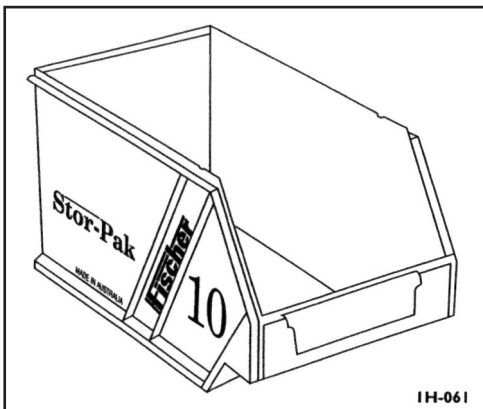

STOR-PAK CONTAINERS

SMALL PARTS STORAGE & HANDLING SYSTEM

Stor-Pak 5 ~ 0.5 Litre
100mm x 115mm x 60mm

Stor-Pak 10 ~ 1.0 Litre
100mm x 170mm x 85mm

Stor-Pak 25 ~ 2.5 Litre
133mm x 220mm x 125mm

- ✓ The ultimate in practical storage systems.
- ✓ Available in six sizes (from 0.5 litre to 24 litre) to accommodate small bits as well as bulky items.
- ✓ Available in four colours (blue, green, red and yellow) to enable colour coding for more efficient warehousing and stock handling.
- ✓ Produced in tough and durable polypropylene.
- ✓ Angled front provides easy picking access.
- ✓ Dividers available for Stor-Pak 60, 120 and 240 for extra storage versatility.
- ✓ A.B.S. Louvre panels complete the range.
- ✓ Available in kits.

Stor-Pak 60 ~ 6.0 Litre
200mm x 275mm x 165mm
Divider to suit Stor-Pak 60 Code: IH-058

Distributed By

Special louvre panel grip at the back of each Stor-Pak Bin ensures bin sits strongly and securely onto the panel.

Stor-Pak 120 ~ 12.0 Litre
410mm x 275mm x 165mm
Divider to suit Stor-Pak 120 Code: IH-058

Starter Stor-Pak Kit

Stor-Pak 240 ~ 24.0 Litre
410mm x 440mm x 210mm
Divider to suit Stor-Pak 240 Code: IH-057
Stor-Pak 240 also available in clear

Small Stor-Pak Kit

CODE	DESCRIPTION	WIDTH	DEPTH	HEIGHT	CAPACITY	MAX LOAD (kg)	CTN. QTY	
IH-060	STOR-PAK 5	100mm	115mm	60mm	0.5 Litre	2	12	
IH-061	STOR-PAK 10	100mm	170mm	85mm	1.0 Litre	5	6	
IH-062	STOR-PAK 25	133mm	220mm	125mm	2.5 Litre	9	6	
IH-063	STOR-PAK 60	200mm	275mm	165mm	6.0 Litre	14	6	
IH-064	STOR-PAK 120	410mm	275mm	165mm	12.0 Litre	18	5	
IH-065	STOR-PAK 240	410mm	440mm	210mm	24.0 Litre	27	1	
IH-075	STARTER STOR-PAK KIT	<i>Contains</i> 4 x Stor-Pak Bin 5, 4 x Stor-Pak Bin 10 & 1 Plastic Louvre Panel.						1
IH-076	SMALL STOR-PAK KIT	<i>Contains</i> 4 x Stor-Pak Bin 5 & 1 Plastic Bracket.						6
IH-077	MEDIUM STOR-PAK KIT	<i>Contains</i> 4 x Stor-Pak Bin 10 & 1 Plastic Bracket.						6